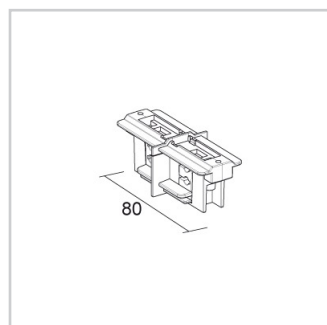

MECHANICAL STRAIGHT JOINT

Product code	Colour
--------------	--------

7654-10-W30/31	3061
----------------	------

General Specifications

Indoor/outdoor lights	: Indoor
-----------------------	----------

Physical Specifications

Packing quantity	: 6
------------------	-----

Electrical Specifications

Glow wire (°C)	: 850
----------------	-------

Pictures and Applications

SCHEMA ELETTRICO / WIRING DIAGRAMS

CAPACITÀ DI CARICO / LOAD CAPACITY