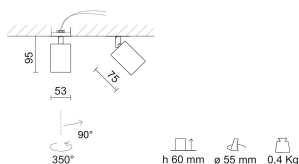

Microperfetto-Low R with lens 8W 3000K

Design: Aria Design Team

IP 20

Product Code

756-079BN-21

Color

Mat white

General specifications

Product type	Semi- recessed surface spotlights
Mounting type	Ceiling - recessed
Indoor/Outdoor light	Indoor
Description	Spotlight with not replaceable lens and canopy for recessed application, specially developed for high efficiency High Power LED. Professional optic devices for better visual comfort are available on demand. LED drivers should be ordered separately; the wattage of the fittings changes depending on the selected driver.
Applications	Retail , Residential , Hospitality

Lighting specifications

Lamp description	LED 700lm 8W 3000K CRI90
Nominal lumens on thermal regime (lm)	700
Wattage (W)	8
Color temperature (K)	3000
CRI	CRI 90
Lamp type	High Power LED
Average lamp life (h)	L80B10 50.000
Photobiological risk group	1 at 0.5mt
Unified Glare Rating (U.G.R. <)	12

Electrical specifications

Driver availability	Separate
Driver mounting	Separate
Dimmable	Dimmable on the mains

Optical specifications

Light distribution	Symmetric
Emission	Accent light
Orientation	It can rotate up to 330° around the vertical axis and pivot up to 90° upwards.
Light beam	14°
Optical notes	Satined gold snoot code 28-4139-100. Honeycomb code 28-4163-30.

Weight and dimension

Length (mm)	75
Height (mm)	95
Width (mm)	53
Cutout diameter (mm)	55
Recessed depth (mm)	50
Weight (Kg)	0.4

Accessories

Product Code	28-4139-100
Name	Satined gold baffle