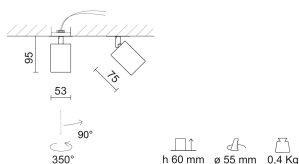

Microperfetto-Low R with lens 8W 3000K

Design: Aria Design Team

IP 20

Product Code

756-079BN-16

Color

Black

General specifications

Product type	Semi- recessed surface spotlights
Mounting type	Ceiling - recessed
Indoor/Outdoor light	Indoor
Description	Spotlight with not replaceable lens and canopy for recessed application, specially developed for high efficiency High Power LED. Professional optic devices for better visual comfort are available on demand. LED drivers should be ordered separately; the wattage of the fittings changes depending on the selected driver.
Applications	Retail , Residential , Hospitality

Lighting specifications

Lamp description	LED 700lm 8W 3000K CRI90
Nominal lumens on thermal regime (lm)	700
Wattage (W)	8
Color temperature (K)	3000
CRI	CRI 90
Lamp type	High Power LED
Average lamp life (h)	L80B10 50.000
Photobiological risk group	1 at 0.5mt
Unified Glare Rating (U.G.R. <)	12

Electrical specifications

Driver availability	Separate
Driver mounting	Separate
Dimmable	Dimmable on the mains

Optical specifications

Light distribution	Symmetric
Emission	Accent light
Orientation	It can rotate up to 330° around the vertical axis and pivot up to 90° upwards.
Light beam	14°
Optical notes	Satined gold snoot code 28-4139-100. Honeycomb code 28-4163-30.

Weight and dimension

Length (mm)	75
Height (mm)	95
Width (mm)	53
Cutout diameter (mm)	55
Recessed depth (mm)	50
Weight (Kg)	0.4

Accessories

Product Code	28-4139-100
Name	Satined gold baffle