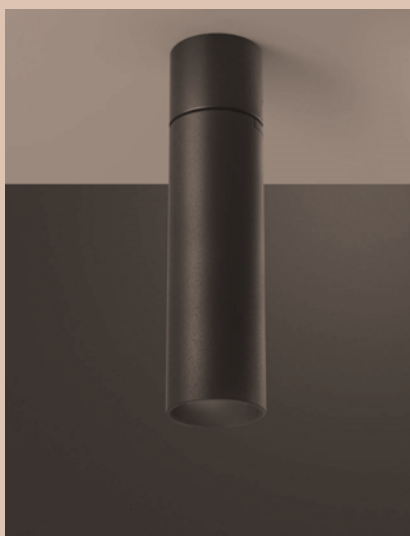

## **Versatile elegance**

Versatile light fittings for surface mounted applications, that generate luminous geometries and volumes in the space. Utilising replaceable optical accessories, these fittings can both be used for general or accent lighting in any interior context combining functionality and elegant design. The rigorous design allows applications in any interior applications, harmonising style and functionality.

Sono pensati per accogliere sorgenti LED COB ad alta efficienza energetica, per un elevato comfort visivo e aperture ottiche differenziate.

Engineered to be equipped with high efficiency LED sources, for high visual comfort and several different beam options.

Corpo in pressofusione di alluminio verniciato poliester. Ottiche professionali in termoplastico metallizzato a specchio (bianco per fasci XW). Cilindro antiabbagliamento di serie.

Snodo in metallo cromato su finitura bianca oppure ottone su finitura nera. (per Miniperfetto - R)

Body in die-cast aluminum, polyester painted. Professional optics in mirror metallized thermoplastic material (white for XW beams). Integrated snoot.

Joint in chromed metal on white finish, or in brass on black finish. (for Miniperfetto - R)