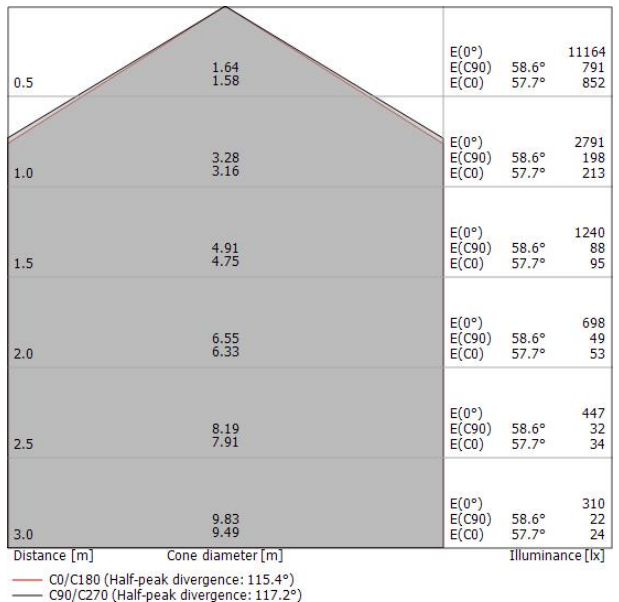

Ceiling Lights | 220-240 V | topLED 96 W 1800 mA | DALI | CRI 90
7789

Double emission ceiling lights for indoor application. The warm white LED light source with a general lighting light distribution is composed of 108 topLED LEDs with CCT of 3000 K and a CRI 90; the source luminous flux is 13388 lm, with a 139.5 lm/W nominal luminous efficacy and an operating lifetime (L80) of 80000 hours.

The diffuser is made of pe; the mounting frame is made of iron, with a embossed white ral 9003 finish, processed by means of coating. The ingress protection degree is IP40; the total weight is of 10.2 kg. The power supply driver is included in the delivery.

The total absorbed power is 96 W.

The device features protection class I and can be ceiling-mounted.

Illuminotechnical Features	
Light Output Ratio (LOR)	81 %
Luminous flux (source)	13388 lm
Luminaire luminous flux	10894 lm
Consumption	96 W
Luminaire efficacy	113 lm/W
Colour temperature	3000 K
Standard Deviation of Colour Matching	3 Step MacAdam
Colour rendering index	90 Ra
Life / Failure ratio	L80C0B20

UGR	
X=4H | Y=8H	S=0.25H
Reflection factor	70/50/20
UGR transversal	< 22
UGR axial	< 22

OPTICAL	
Light distribution simmetry	Symmetrical
Optica C0/C180	115°