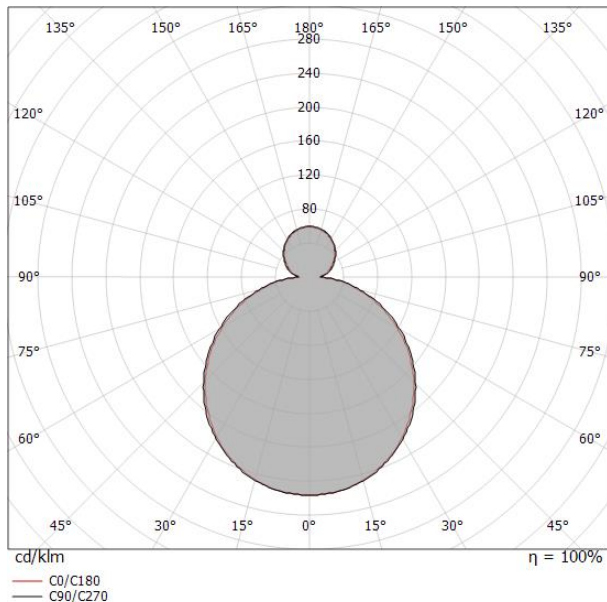

Ceiling Lights | 220-240 V | topLED 96 W 1800 mA | DALI | CRI 90
7789

Double emission ceiling lights for indoor application. The warm white LED light source with a general lighting light distribution is composed of 108 topLED LEDs with CCT of 3000 K and a CRI 90; the source luminous flux is 13388 lm, with a 139.5 lm/W nominal luminous efficacy and an operating lifetime (L80) of 80000 hours.

The diffuser is made of pe; the mounting frame is made of iron, with a embossed white ral 9003 finish, processed by means of coating. The ingress protection degree is IP40; the total weight is of 10.2 kg. The power supply driver is included in the delivery.

The total absorbed power is 96 W.

The device features protection class I and can be ceiling-mounted.

Illuminotechnical Features	
Light Output Ratio (LOR)	81 %
Luminous flux (source)	13388 lm
Luminaire luminous flux	10894 lm
Consumption	96 W
Luminaire efficacy	113 lm/W
Colour temperature	3000 K
Standard Deviation of Colour Matching	3 Step MacAdam
Colour rendering index	90 Ra
Life / Failure ratio	L80C0B20

UGR	
X=4H | Y=8H	S=0.25H
Reflection factor	70/50/20
UGR transversal	< 22
UGR axial	< 22

OPTICAL	
Light distribution simmetry	Symmetrical
Optica C0/C180	115°