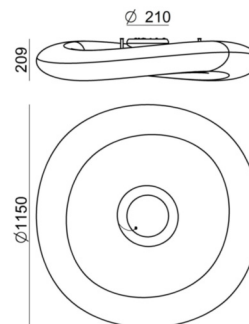

Ceiling Lights | 220-240 V | topLED 96 W 1800 mA | DALI | CRI 90
7789

Technical data	
Installation position	Ceiling
Installation environment	Indoor
Light Source	LED
Optics	General Lighting
Light emission direction	downward and upward
Power	96 W
Luminous flux (source)	13388 lm
Frequency	60 - 50 Hz
CCT / Tonaltà	3000 K
Colour rendering index	90 Ra
Safety class	1
IP	IP40
Glow wire test	650°
Direct mounting on normally flammable surfaces	Yes
CE	Yes
ETL	No
Driver included	Yes
Dimmable article	DALI
Induzione	No
Emergency mode	No
Motion sensor	No
Directional	No
Tilting	No
Walk-over	No
Drive-over	No
Cable included	No
Resin potting	No

Double emission ceiling lights for indoor application. The warm white LED light source with a general lighting light distribution is composed of 108 topLED LEDs with CCT of 3000 K and a CRI 90; the source luminous flux is 13388 lm, with a 139.5 lm/W nominal luminous efficacy and an operating lifetime (L80) of 80000 hours.

The diffuser is made of pe; the mounting frame is made of iron, with a embossed white ral 9003 finish, processed by means of coating. The ingress protection degree is IP40; the total weight is of 10.2 kg. The power supply driver is included in the delivery.

The total absorbed power is 96 W.

The device features protection class I and can be ceiling-mounted.

Illuminotechnical Features	
Light Output Ratio (LOR)	81 %
Luminous flux (source)	13388 lm
Luminaire luminous flux	10894 lm
Consumption	96 W
Luminaire efficacy	113 lm/W
Colour temperature	3000 K
Standard Deviation of Colour Matching	3 Step MacAdam
Colour rendering index	90 Ra
Life / Failure ratio	L80C0B20