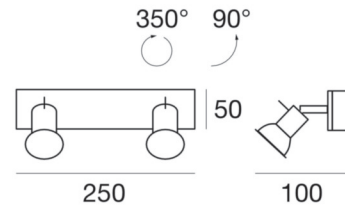

# Spotty\_W

Wall Lights | 220-240 V | 2xGU10  
1152

Technical data	
Installation position	Wall lights - Ceiling
Installation environment	Indoor
Lamp cap	2 x GU10 Max
Frequency	50-60 Hz
Optics	General Lighting
Light emission direction	downward
Safety class	1
IP	IP20
Glow wire test	850°
Direct mounting on normally flammable surfaces	Yes
CE	Yes
ETL	No
Induzione	No
Emergency mode	No
Motion sensor	No
Directional	Yes
Tilting	No
Walk-over	No
Drive-over	No
Cable included	No
Resin potting	No
Net weight	0.680 Kg

The device body is made of glass and features a transparent finish; the mounting frame is made of aluminium, with a neutral finish. The ingress protection degree is IP20; the total weight is of 0.680 kg.