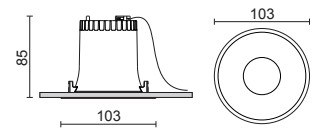

## RA 8 SOFT DIXIT LED

21 Bianco mat  
Mat white

Codice Code	LED Lumen	Product Lumen	Watt	Colour T (K)	CRI	Fascio Beam
<b>238-039BN</b>	1050	-	9	3000	90	26°
	1400	-	12			

h 85mm ø 96mm 0,3kg

26°

**Driver da ordinare separatamente**  
 Drivers should be ordered separately