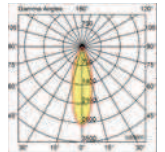

RA 8 SOFT DIXIT LED

Codice Code	LED Lumen	Product Lumen	Watt	Colour T (K)	CRI	Fascio Beam
238-039BN	1050	-	9	3000	90	26°
	1400	-	12			

h 85mm ø 96mm 0,3kg

26°

Driver da ordinare separatamente
Drivers should be ordered separately

81-04009	9 W	Output 250mA
81-04010	12 W	Output 350mA - Regolabile sul taglio di fase - Dimmable on the mains
81-04003	12 W	Output 350mA - Dimmerabile DALI - Dali dimmable