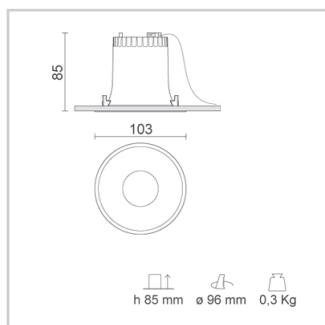

### Lighting specifications

Average lamp life (h)	: L80B10 50.000
Lamp description	: LED 1050lm 9W 3000K
Nominal lumens on thermal regime	: 1050
Efficiency L.O.R. (%)	: 73
Delivered lumens (lm)	: 766
Lamp wattage (W)	: 9
Color temperature (K)	: 3000

### Electrical Specifications

Glow wire (°C)	: 850
Driver	: Separate item
Driver mounting	: Remote

### Weight and Dimensions

Shape	: Round
External diameter (mm)	: 103
False ceiling thickness (mm)	: 1-30
Height (mm)	: 85
Cutout shape	: Round
Cutout Diameter (mm)	: 96
Recessed depth (mm)	: 85
Weight (Kg)	: 0.3

### Optical Specifications

Aiming	: Fixed
Light distribution	: Symmetric
Light emission	: Direct
Light beam	: 26°
Unified Glare Rating (U.G.R.)	: <16