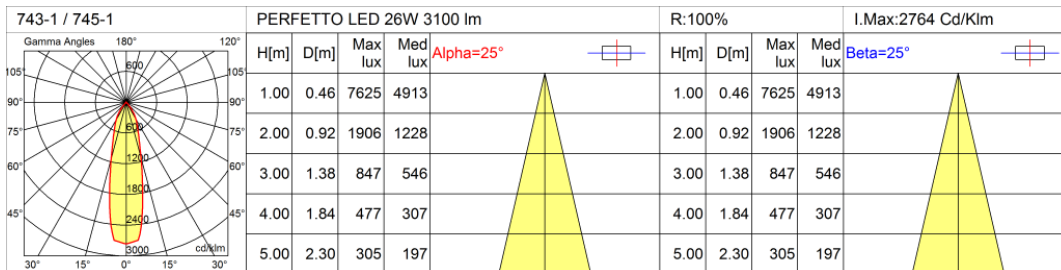

Weight and Dimensions

Shape	: Cylindrical
Width (mm)	: 84
Height (mm)	: 131
Weight (Kg)	: 1.9

Optical Specifications

Light distribution	: Symmetric
Light emission	: Direct
Light beam	: 25°
Horizontal orientation	: 350°
Note	: Honeycomb code 28-3959-30, pink tempered glass for food applications code 28-3958-58, closing screen cod. 28-3958-58 to be used only together with snoot code 28-3957-30. 11°, 55° (mirror metallized), 70° (white) optics are available on demand.

Unified Glare Rating (U.G.R.)	: <19
-------------------------------	-------

Accessories

Lamps	Lamp categories	Lamp type	Lamp wattage (W)	Nominal lumens on thermal regime (lm)	Color rendering (CRI)
	LED	COB LED	26	3100	85

Photometrics

Pictures and Applications

Sezione trasversale del sistema Broadway con proiettore Perfecto in posizione esterna
Cross section of Broadway system with Perfecto spotlight in external position