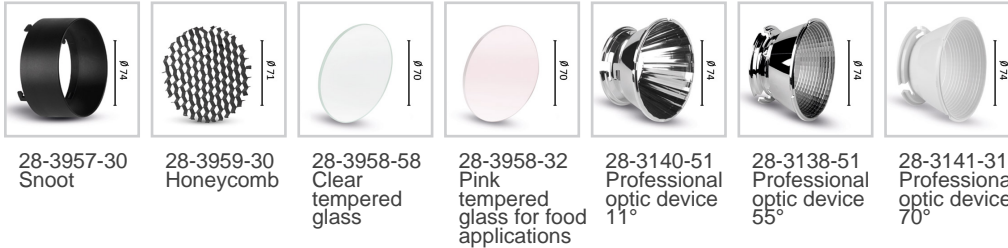

Accessories