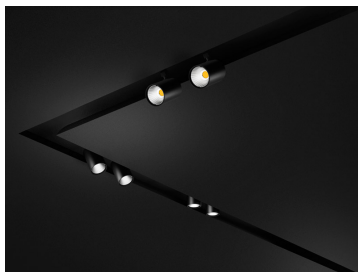

Sezione trasversale del sistema Broadway con proiettore Perfecto in posizione esterna
Cross section of Broadway system with Perfecto spotlight in external position