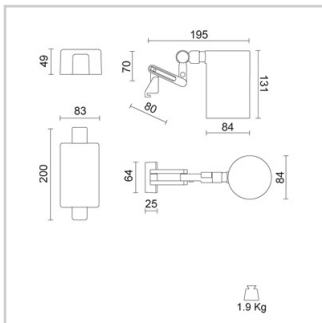

Product code	Colour

745-161-16	Black

General Specifications

Product type	: Spotlights
Mounting type	: Lighting systems
Description	: Spotlight for Broadway lighting system,. with high efficiency COB LED. It features an adjustable arm with triple junction, for cardan movements on both axes, in addition to the 350° orientation of the head.

Notes	: Max. 5 fittings on each 1300 mm Broadway profile. Max. 10 fittings on each 2300 mm Broadway profile.

Indoor/outdoor lights	: Indoor
Applications	: Museums, Retail ,Shopping centres, Showrooms

Lighting specifications

Lamp description	: LED 3100lm 26W 3000K
Nominal lumens on thermal regime	: 3100
Efficiency L.O.R. (%)	: 89
Delivered lumens (lm)	: 2759
Lamp wattage (W)	: 26
Color temperature (K)	: 3000

Physical Specifications

Body	: Die-cast aluminium
Finishes	: Polyester painted
Reflector	: Mirror-metallized thermoplastic material
Thermal Dissipation	: Passive

Electrical Specifications

Glow wire (°C)	: 850
Driver	: Included
Driver mounting	: Integrated
Voltage (V)	: 220/240
Frequency (Hz)	: 50/60

Weight and Dimensions

Shape	: Cylindrical
Width (mm)	: 84
Height (mm)	: 131
Weight (Kg)	: 1.9

Optical Specifications

Light distribution	: Symmetric
Light emission	: Direct
Light beam	: 25°
Horizontal orientation	: 350°
Note	: Honeycomb code 28-3959-30, pink tempered glass for food applications code 28-3958-58, closing screen cod. 28-3958-58 to be used only together with snoot code 28-3957-30. 11°, 55° (mirror metallized), 70° (white) optics are available on demand.

Unified Glare Rating (U.G.R.)	: <19