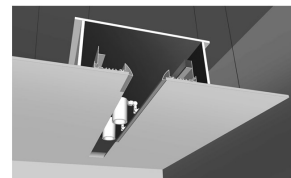

Weight and Dimensions

Shape	: Cylindrical
Width (mm)	: 84
Height (mm)	: 131
Weight (Kg)	: 1.9

Optical Specifications

Light distribution	: Symmetric
Light emission	: Direct
Light beam	: 25°
Horizontal orientation	: 350°
Note	: Honeycomb code 28-3959-30, pink tempered glass for food applications code 28-3958-58, closing screen cod. 28-3958-58 to be used only together with snoot code 28-3957-30. 11°, 55° (mirror metallized), 70° (white) optics are available on demand.

Photometrics

Pictures and Applications

Sezione trasversale del sistema Broadway con proiettore Perfecto in posizione esterna
Cross section of Broadway system with Perfecto spotlight in external position

Sezione trasversale del sistema Broadway con proiettore Perfecto in posizione interna
Cross section of Broadway system with Perfecto spotlight in internal position

Sezione prospettica dei profili di alluminio allineati integrati nella struttura in cartongesso
Perspective section of the aluminium profiles in a row integrated in the plasterboard structure