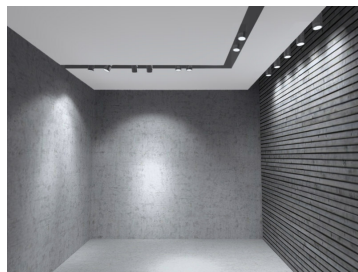

Sezione trasversale del sistema Broadway con proiettore Perfecto in posizione interna
Cross section of Broadway system with Perfecto spotlight in internal position