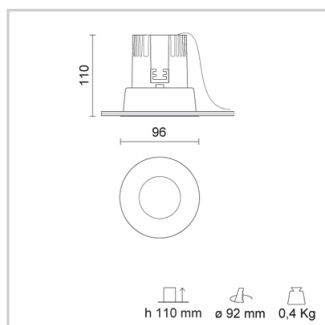

Product code	Color
234-259BN-21	Mat white

General Specifications

Product type	: Downlights
Mounting type	: Ceiling - recessed
Description	: Fixed downlight for accent lighting, designed for the last generation of COB LEDs. LED drivers should be ordered separately, the wattage of the fittings changes depending on the selected driver. Protection rating IP44. Low glare level: UGR < 12.
Indoor/outdoor lights	: Indoor
Applications	: Residential, Retail , Shopping centres, Showrooms

Lighting specifications

Average lamp life (h)	: L80B10 50.000
Lamp description	: LED 1400lm 12W 3000K
Nominal lumens on thermal regime	: 1400
Efficiency L.O.R. (%)	: 87,7
Delivered lumens (lm)	: 1228
Lamp wattage (W)	: 12
Color temperature (K)	: 3000

Physical Specifications

Body	: Die-cast aluminium
Finishes	: Polyester painted
Reflector	: Mirror-metallized thermoplastic material
Closing Screen	: Clear polycarbonate
Thermal Dissipation	: Passive

Electrical Specifications

Glow wire (°C)	: 850
Driver	: Separate item
Driver mounting	: Remote

Weight and Dimensions

Shape	: Round
External diameter (mm)	: 96
False ceiling thickness (mm)	: 1-30
Height (mm)	: 110
Cutout shape	: Round
Cutout Diameter (mm)	: 92
Recessed depth (mm)	: 110
Weight (Kg)	: 0.4

Optical Specifications

Aiming	: Fixed
Light distribution	: Symmetric
Light emission	: Direct
Light beam	: 26°
Note	: 45° (mirror metallized), 65° (white) optics are available on demand.
Unified Glare Rating (U.G.R.)	: <12