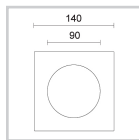

ACCESSORIES

Product Code : 28-3403-21/52
Name : Square frame with clear glass
Finish : Polyester painted
Shape : Square