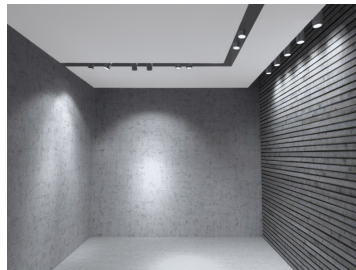

Pictures and Applications