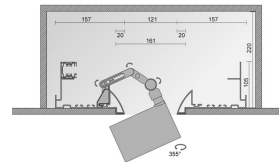

Sezione trasversale del sistema Broadway con proiettore Perfecto in posizione esterna
Cross section of Broadway system with Perfecto spotlight in external position