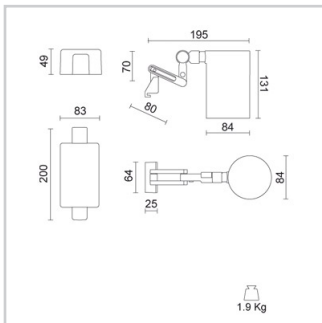

PERFETTO BROADWAY 4850LM 3000K

Design: Studio Tecnico Ivela

Product code	Colour

745-361-16	Black

General Specifications

Product type	: Spotlights
Mounting type	: Lighting systems
Description	: Spotlight for Broadway lighting system, with high efficiency COB LED. It features an adjustable arm with triple junction, for cardan movements on both axes, in addition to the 350° orientation of the head.

Notes	: Max. 4 fittings on each 1300 mm Broadway profile. Max. 8 fittings on each 2300 mm Broadway profile.

Indoor/outdoor lights	: Indoor
Applications	: Museums, Retail, Shopping centres, Showrooms

Lighting specifications

Lamp description	: LED 4850lm 38W 3000K
Nominal lumens on thermal regime	: 4850
Efficiency L.O.R. (%)	: 89
Delivered lumens (lm)	: 4317
Lamp wattage (W)	: 38
Color temperature (K)	: 3000

Physical Specifications

Body	: Die-cast aluminium
Finishes	: Polyester painted
Reflector	: Mirror-metallized thermoplastic material
Thermal Dissipation	: Passive

Electrical Specifications

Glow wire (°C)	: 850
Driver	: Included
Driver mounting	: Integrated
Voltage (V)	: 220/240
Frequency (Hz)	: 50/60

Weight and Dimensions

Shape	: Cylindrical
Width (mm)	: 84
Height (mm)	: 131
Weight (Kg)	: 1.9

Optical Specifications

Light distribution	: Symmetric
Light emission	: Direct
Light beam	: 30°
Horizontal orientation	: 350°
Note	: Honeycomb code 28-3959-30, pink tempered glass for food applications code 28-3958-58, closing screen cod. 28-3958-58 to be used only together with snoot code 28-3957-30. 17°, 55° (mirror metallized), 70° (white) optics are available on demand.

Unified Glare Rating (U.G.R.)	: <19