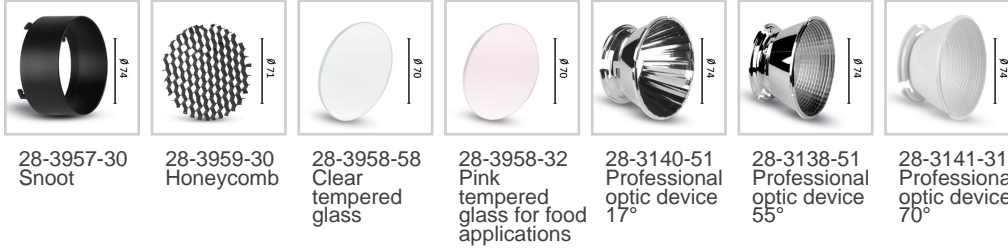

Accessories

Lamps	Lamp categories	Lamp type	Lamp wattage (W)	Nominal lumens on thermal regime (lm)	Color rendering (CRI)	Delivered lumens (lm)
	LED	COB LED	38	4850	85	4317

Photometrics

745-3 Gamma Angles 180° 120° 90° 75° 60° 45° 30°	PERFETTO LED 38W 4850 lm				R:100%		I.Max:2477 Cd/Klm			
	H[m]	D[m]	Max lux	Med lux	Alpha=28°	H[m]	D[m]	Max lux	Med lux	Beta=28°
	1.00	0.51	10695	6538		1.00	0.51	10695	6538	
	2.00	1.01	2674	1635		2.00	1.01	2674	1635	
	3.00	1.52	1188	726		3.00	1.52	1188	726	
	4.00	2.02	668	409		4.00	2.02	668	409	
	5.00	2.53	428	262		5.00	2.53	428	262