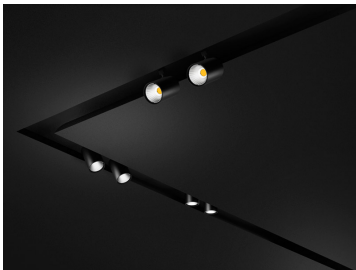

Pictures and Applications