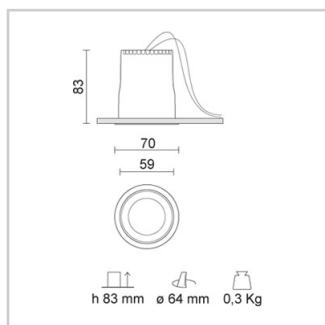

Product code	Color
262-039BN-21	Mat white

General Specifications

Product type	: Downlights, Outdoor recessed
Mounting type	: Ceiling - recessed
Description	: Fixed downlight designed for COB LEDs, featuring a rearward optic for a high visual comfort. Inner snoot in black thermoplastic material. LED drivers should be ordered separately, the wattage of the fittings changes depending on the selected driver.
Indoor/outdoor lights	: Indoor
Applications	: Hospitality, Residential, Showrooms

Lighting specifications

Average lamp life (h)	: L80B10 50.000
Lamp description	: LED 800lm 6W 3000K CRI 90
Nominal lumens on thermal regime	: 800
Efficiency L.O.R. (%)	: 58
Delivered lumens (lm)	: 464
Lamp wattage (W)	: 6
Color temperature (K)	: 3000

Physical Specifications

Body	: Die-cast aluminium
Finishes	: Polyester painted
Reflector	: Mirror-metallized thermoplastic material
Closing Screen	: Clear polycarbonate
Thermal Dissipation	: Passive

Electrical Specifications

Glow wire (°C)	: 850
Driver	: Separate item
Driver mounting	: Remote

Weight and Dimensions

Shape	: Round
External diameter (mm)	: 70
False ceiling thickness (mm)	: 1-30
Height (mm)	: 83
Cutout shape	: Round
Cutout Diameter (mm)	: 64
Recessed depth (mm)	: 83
Weight (Kg)	: 0.3

Optical Specifications

Aiming	: Fixed
Light distribution	: Symmetric
Light emission	: Direct
Light beam	: 38°
Note	: Satined gold snoot code 28-4039-100. White snoot code 28-4039-31. Honeycomb code 28-4022-30 (to be used with the included closing screen). Prismatic spread lens code 28-4065-47 (to be used instead of the included closing screen). 21°, 28° (mirror metallized) optics are available on demand.
Unified Glare Rating (U.G.R.)	: <3