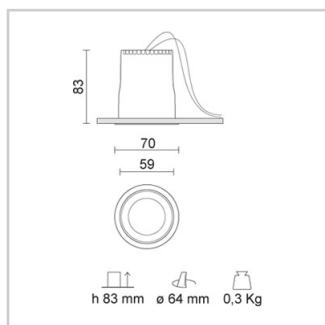

Product code	Color
262-039BN-21	Mat white

General Specifications

Product type	: Downlights, Outdoor recessed
Mounting type	: Ceiling - recessed
Description	: Fixed downlight designed for COB LEDs, featuring a rearward optic for a high visual comfort. Inner snoot in black thermoplastic material. LED drivers should be ordered separately, the wattage of the fittings changes depending on the selected driver.
Indoor/outdoor lights	: Indoor
Applications	: Hospitality, Residential, Showrooms

Lighting specifications

Average lamp life (h)	: L80B10 50.000
Lamp description	: LED 1470lm 12W 3000K CRI90
Nominal lumens on thermal regime	: 1470
Efficiency L.O.R. (%)	: 58
Delivered lumens (lm)	: 852
Lamp wattage (W)	: 12
Color temperature (K)	: 3000

Physical Specifications

Body	: Die-cast aluminium
Finishes	: Polyester painted
Reflector	: Mirror-metallized thermoplastic material
Closing Screen	: Clear polycarbonate
Thermal Dissipation	: Passive

Electrical Specifications

Glow wire (°C)	: 850
Driver	: Separate item
Driver mounting	: Remote

Weight and Dimensions

Shape	: Round
External diameter (mm)	: 70
False ceiling thickness (mm)	: 1-30
Height (mm)	: 83
Cutout shape	: Round
Cutout Diameter (mm)	: 64
Recessed depth (mm)	: 83
Weight (Kg)	: 0.3

Optical Specifications

Aiming	: Fixed
Light distribution	: Symmetric
Light emission	: Direct
Light beam	: 38°
Note	: Satined gold snoot code 28-4039-100. White snoot code 28-4039-31. Honeycomb code 28-4022-30 (to be used with the included closing screen). Prismatic spread lens code 28-4065-47 (to be used instead of the included closing screen). 21°, 28° (mirror metallized) optics are available on demand.
Unified Glare Rating (U.G.R.)	: <3