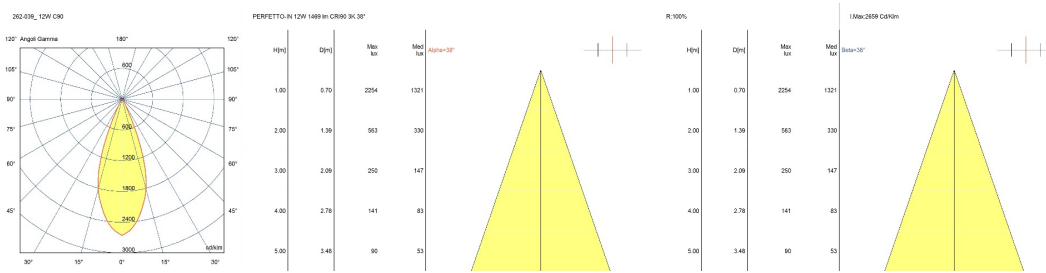

Drivers

Product Code : 81-04010
Name : Driver 350mA Dimmable on the mains

Lamps	Lamp categories	Lamp type	Lamp wattage (W)	Nominal lumens on thermal regime (lm)	Color temperature (K)	Color rendering (CRI)
	LED	COB LED	12	1470	3000	90

Photometrics

Pictures and Applications