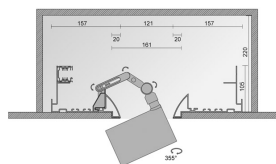

Weight and Dimensions

Shape	: Cylindrical
Width (mm)	: 84
Height (mm)	: 131
Weight (Kg)	: 1.9

Optical Specifications

Light distribution	: Symmetric
Light emission	: Direct
Light beam	: 25°
Horizontal orientation	: 350°
Note	: Honeycomb code 28-3959-30, pink tempered glass for food applications code 28-3958-58, closing screen cod. 28-3958-58 to be used only together with snoot code 28-3957-30. 11°, 55° (mirror metallized), 70° (white) optics are available on demand.

Pictures and Applications

Sezione trasversale del sistema Broadway con proiettore Perfetto in posizione esterna
Cross section of Broadway system with Perfetto spotlight in external position

Sezione trasversale del sistema Broadway con proiettore Perfetto in posizione interna
Cross section of Broadway system with Perfetto spotlight in internal position