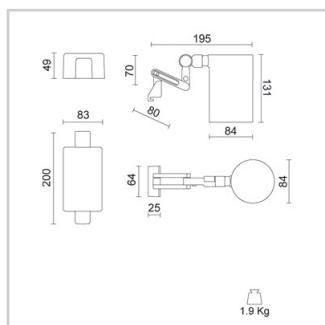

Product code	Colour
745-161A-16	Black

General Specifications

Product type	: Spotlights
Mounting type	: Lighting systems
Description	: Spotlight for Broadway lighting system, with high efficiency COB LED. It features an adjustable arm with triple junction, for cardan movements on both axes, in addition to the 350° orientation of the head.

Notes	: Max. 5 fittings on each 1300 mm Broadway profile. Max. 10 fittings on each 2300 mm Broadway profile.

Indoor/outdoor lights	: Indoor
Applications	: Museums, Retail, Shopping centres, Showrooms

Lighting specifications

Lamp description	: LED 3250lm 26W 4000K
Nominal lumens on thermal regime	: 3250
Efficiency L.O.R. (%)	: 89
Delivered lumens (lm)	: 2893
Lamp wattage (W)	: 26
Color temperature (K)	: 4000

Physical Specifications

Body	: Die-cast aluminium
Finishes	: Polyester painted
Reflector	: Mirror-metallized thermoplastic material
Thermal Dissipation	: Passive

Electrical Specifications

Glow wire (°C)	: 850
Driver	: Included
Driver mounting	: Integrated
Voltage (V)	: 220/240
Frequency (Hz)	: 50/60

Weight and Dimensions

Shape	: Cylindrical
Width (mm)	: 84
Height (mm)	: 131
Weight (Kg)	: 1.9

Optical Specifications

Light distribution	: Symmetric
Light emission	: Direct
Light beam	: 25°
Horizontal orientation	: 350°
Note	: Honeycomb code 28-3959-30, pink tempered glass for food applications code 28-3958-58, closing screen cod. 28-3958-58 to be used only together with snoot code 28-3957-30. 11°, 55° (mirror metallized), 70° (white) optics are available on demand.

Unified Glare Rating (U.G.R.)	: <19