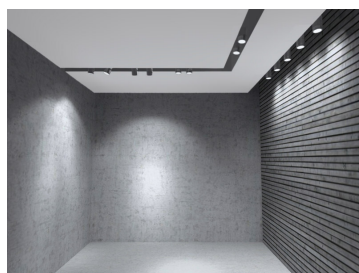

Lamps	Lamp categories	Lamp type	Lamp wattage (W)	Nominal lumens on thermal regime (lm)	Color rendering (CRI)	Delivered lumens (lm)
	LED	COB LED	26	3250	85	2893

Pictures and Applications