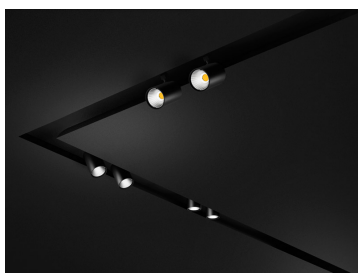

Lamps	Lamp categories	Lamp type	Lamp wattage (W)	Nominal lumens on thermal regime (lm)	Color rendering (CRI)	Delivered lumens (lm)
	LED	COB LED	26	3250	85	2893

Pictures and Applications