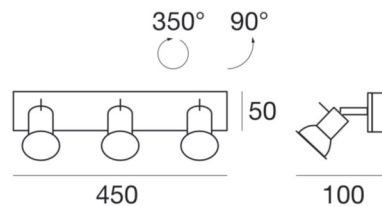

Spotty_W

Wall Lights | 220-240 V | 3xGU10
1153

Technical data	
Installation position	Wall lights - Ceiling
Installation environment	Indoor
Lamp cap	3 x GU10 Max
Frequency	50-60 Hz
Optics	General Lighting
Light emission direction	downward
Safety class	1
IP	IP20
Glow wire test	850°
Direct mounting on normally flammable surfaces	Yes
CE	Yes
ETL	No
Induzione	No
Emergency mode	No
Motion sensor	No
Directional	Yes
Tilting	No
Walk-over	No
Drive-over	No
Cable included	No
Resin potting	No
Net weight	1.100 Kg

The device body is made of glass and features a transparent finish; the mounting frame is made of aluminium, with a neutral finish. The ingress protection degree is IP20; the total weight is of 1.100 kg.