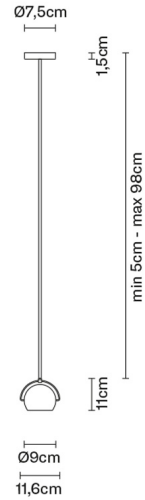

BELUGA COLOUR

D57A1103

Marc Sadler

Description

Pendant lamp with adjustable varnished crystal red painted diffuser. Polished chrome-plated metal structure.

Dimensions

Voltage

220-240V

Bulb

Weight

Net: 1.1 kg
Gross: 3.1 kg

Packaging

Volume: 0.02 m³
Number of boxes: 1

Specs

IP20

In the same family

Table

Wall

Downlight

Wall/ceiling

Multiple wall/ceiling

Multiple wall/ceiling

Track pendant

Spot on track