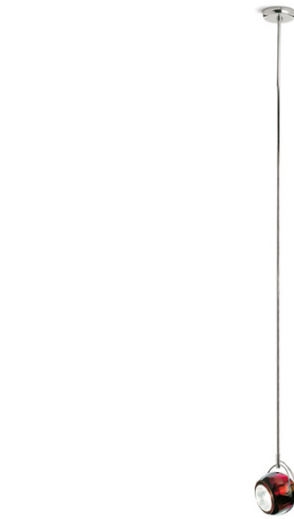

BELUGA COLOUR

D57A1103

Marc Sadler

Description

Pendant lamp with adjustable varnished crystal red painted diffuser. Polished chrome-plated metal structure.

Dimensions

Voltage

220-240V

Socket

1xGU10

Light source and alternative bulbs

cod. A11101C20

cod. A11105C01

GU10 1x50W
HAGS/UB

GU10 1x7,2W

Energetic class D

Energetic class A+

Material

Crystal glass - Metal

Available diffuser colours

- Transparent
- Blue
- Red
- Copper
- Yellow
- Green

Available structure colours

- Chrome

Not included accessories