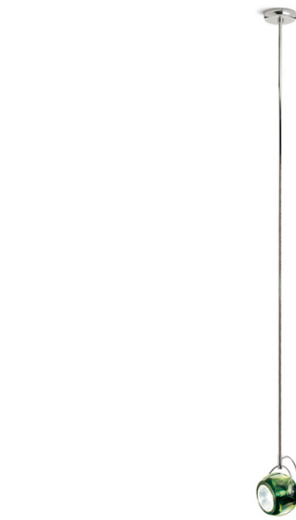

BELUGA COLOUR

D57A1143

Marc Sadler

Description

Pendant lamp with adjustable varnished crystal green painted diffuser. Polished chrome-plated metal structure.

Dimensions

Voltage

220-240V

Socket

1xGU10

Light source and alternative bulbs

cod. A11101C20

cod. A11105C01

GU10 1x50W
HAGS/UB

GU10 1x7,2W

Energetic class D

Energetic class A+

Material

Crystal glass - Metal

Available diffuser colours

- Transparent
- Blue
- Red
- Copper
- Yellow
- Green

Available structure colours

- Chrome

Not included accessories