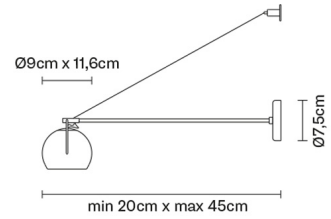

**BELUGA COLOUR**

**D57D0300**

Marc Sadler

**Description**

Wall lamp with adjustable transparent crystal diffuser. Polished chrome-plated metal structure.

**Dimensions**

**Voltage**

220-240V

Bulb

**Weight**

Net: 1 kg  
Gross: 2 kg

**Packaging**

Volume: 0.01 m<sup>3</sup>  
Number of boxes: 1

**Specs**

IP20

**In the same family**