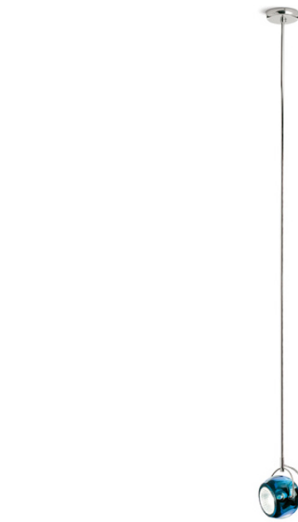

BELUGA COLOUR

D57A1131

Marc Sadler

Description

Pendant lamp with adjustable varnished crystal blue painted diffuser. Polished chrome-plated metal structure.

Dimensions

Voltage

220-240V

Socket

1xGU10

Light source and alternative bulbs

cod. A11101C20

cod. A11105C01

GU10 1x50W
HAGS/UB

GU10 1x7,2W

Energetic class D

Energetic class A+

Material

Crystal glass - Metal

Available diffuser colours

- Transparent
- Blue
- Red
- Copper
- Yellow
- Green

Available structure colours

- Chrome

Not included accessories