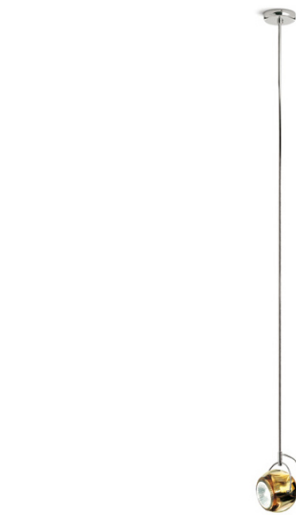

BELUGA COLOUR

D57A1104

Marc Sadler

Description

Pendant lamp with adjustable varnished crystal yellow painted diffuser. Polished chrome-plated metal structure.

Dimensions

Voltage

220-240V

Socket

1xGU10

Light source and alternative bulbs

cod. A11101C20

cod. A11105C01

GU10 1x50W
HAGS/UB

GU10 1x7,2W

Energetic class D

Energetic class A+

Material

Crystal glass - Metal

Available diffuser colours

- Transparent
- Blue
- Red
- Copper
- Yellow
- Green

Available structure colours

- Chrome

Not included accessories