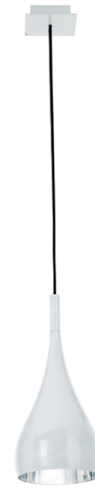

BIJOU

**D75A0501**

*Prospero Rasulo*

**Description**

Pendant lamp with white painted metal structures.

**Voltage**

220-240V

**Socket**

1xE27

**Light source and alternative bulbs**

cod. A10209C12

E27 1x205W  
HSGST

Energetic class D

**Not included accessories**

Bulb

**Weight**

Net: 1.42 kg  
Gross: 1.8 kg

**Packaging**

Volume: 0.017 m<sup>3</sup>  
Number of boxes: 1

**Specs**

**Dimensions**

**Material**

Metal

**Available structure colours**

- White
- Black
- Chrome

**In the same family**