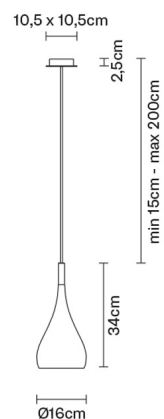

BIJOU

D75A0515

Prospero Rasulo

Description

Pendant lamp with polished chrome-plated metal structure.

Dimensions

Voltage

220-240V

Weight

Net: 1.42 kg
Gross: 1.98 kg

Packaging

Volume: 0.026 m³
Number of boxes: 1

Specs

Material

Metal

Available structure colours