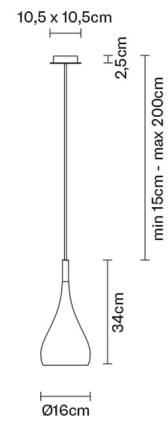

BIJOU

D75A0502

Prospero Rasulo

Description

Pendant lamp with black painted metal structures.

Dimensions

Voltage

220-240V

Socket

1xE27

Material

Metal

Light source and alternative bulbs

cod. A10209C12

E27 1x205W
HSGST

Available structure colours

- White
- Black
- Chrome

Energetic class D

Not included accessories

Bulb

In the same family

Weight

Net: 1.42 kg
Gross: 1.98 kg

Packaging

Volume: 0.026 m³
Number of boxes: 1

Specs