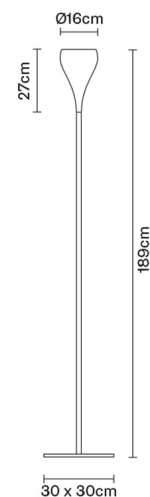

BIJOU

D75C0102

Prospero Rasulo

Description

Floor lamp with black painted metal structures.

Voltage

220-240V

Socket

1xE27

Light source and alternative bulbs

cod. A10209C12

E27 1x205W
HSGST

Energetic class D

Not included accessories

Bulb
Light dimmer

Weight

Net: 8.2 kg
Gross: 10.61 kg

Packaging

Volume: 0.122 m³
Number of boxes: 2

Specs

IP20

Dimensions

Material

Metal