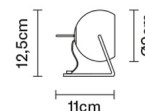

**BELUGA COLOUR**

**D57B0300**

Marc Sadler

**Dimensions**

**Description**

Table lamp with adjustable transparent crystal diffuser. Polished chrome-plated metal structure.

**Voltage**

220-240V

**Weight**

Net: 0.92 kg

Gross: 0.99 kg

**Packaging**

Volume: 0.004 m<sup>3</sup>

Number of boxes: 1

**Specs**

IP20