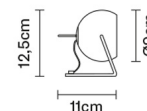

**BELUGA COLOUR**

**D57B0331**

Marc Sadler

**Dimensions**

**Description**

Table lamp with adjustable varnished crystal blue painted diffuser. Polished chrome-plated metal structure.

**Voltage**

220-240V

**Weight**

Net: 0.92 kg

Gross: 0.99 kg

**Packaging**

Volume: 0.004 m<sup>3</sup>

Number of boxes: 1

**Specs**

IP20