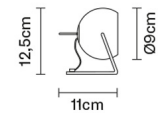

**BELUGA COLOUR**

**D57B0341**

Marc Sadler

**Dimensions**

**Description**

Table lamp with adjustable varnished crystal copper painted diffuser. Polished chrome-plated metal structure.

**Voltage**

220-240V

**Weight**

Net: 0.92 kg

Gross: 0.99 kg

**Packaging**

Volume: 0.004 m<sup>3</sup>

Number of boxes: 1

**Specs**

IP20