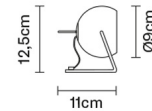

BELUGA WHITE

D57B0701

Marc Sadler

Dimensions

Description

Table lamp with polished chrome-plated structure. Adjustable polished white blown glass diffuser.

Voltage

220-240V

Weight

Net: 0.92 kg

Gross: 0.99 kg

Packaging

Volume: 0.004 m³

Number of boxes: 1

Specs

IP20