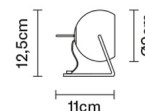

BELUGA COLOUR

D57B0304

Marc Sadler

Dimensions

Description

Table lamp with adjustable varnished crystal yellow painted diffuser. Polished chrome-plated metal structure.

Voltage

220-240V

Weight

Net: 0.92 kg

Gross: 0.99 kg

Packaging

Volume: 0.004 m³

Number of boxes: 1

Specs

IP20