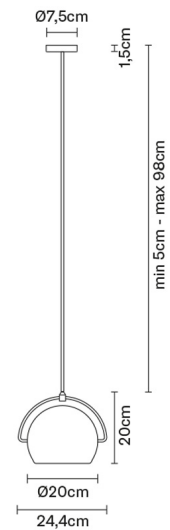

BELUGA WHITE

D57A2101

Marc Sadler

Description

Pendant lamp with polished chrome-plated structure. Adjustable polished white blown glass diffuser.

Dimensions

Voltage

220-240V

Socket

1xE27

Light source and alternative bulbs

cod. A10208C12

cod. A10212C10

E27 1x150W
HSGST

E27 1x15W
FBG

Energetic class D

Bulb

Weight

Net: 1.26 kg

Gross: 2.36 kg

Packaging

Volume: 0.098 m³

Number of boxes: 1

Specs