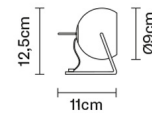

BELUGA COLOUR

D57B0303

Marc Sadler

Dimensions

Description

Table lamp with adjustable varnished crystal red painted diffuser. Polished chrome-plated metal structure.

Voltage

220-240V

Weight

Net: 0.92 kg

Gross: 0.99 kg

Packaging

Volume: 0.004 m³

Number of boxes: 1

Specs

IP20