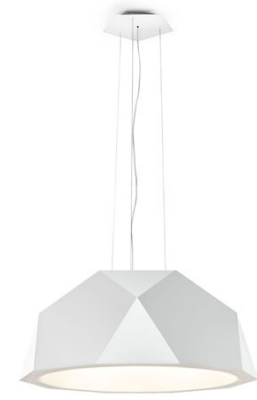

CRIO

**D81A0301**

Gio Minelli

### Description

Pendant lamp with mat white painted aluminium. Diffuser in opaline PMMA.

### Material

Aluminium

### Available diffuser colours

- White
- Dark wood colour
- Light wood colour

Energetic class A