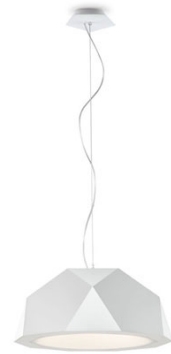

CRIO

D81A0101

Gio Minelli

Description

Pendant lamp with mat white painted aluminium. Diffuser in opaline PMMA.

Dimensions

Voltage

220-240V

Socket

5xE27

Material

Aluminium

Light source and alternative bulbs

cod. A10216C10

E27 5x18W
FBT

Available diffuser colours

- White
- Dark wood colour
- Light wood colour

Energetic class A

Not included accessories

Bulb

Weight

Net: 6.23 kg
Gross: 9.37 kg

Packaging

Volume: 0.176 m³
Number of boxes: 1