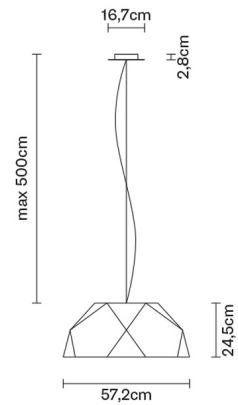

CRIO

D81A0101

Gio Minelli

Description

Pendant lamp with mat white painted aluminium. Diffuser in opaline PMMA.

Dimensions

Voltage

220-240V

- White
- Dark wood colour
- Light wood colour

Energetic class A

Not included accessories

Bulb

Weight

Net: 6.23 kg
Gross: 9.37 kg

Packaging

Volume: 0.176 m³
Number of boxes: 1

Specs

IP20