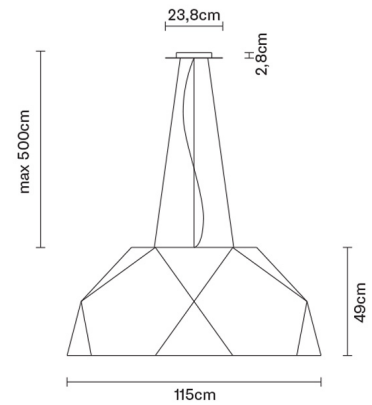

CRIO

D81A1301

Gio Minelli

Description

Pendant lamp with mat white painted aluminium. Diffuser in opaline PMMA.

Dimensions

Voltage

220-240V

Dimmable LED

DALI - PUSH

Material

Aluminium

Light source and alternative bulbs

LED 5x27.8W-120°
WHITE 3000K
16650lm Cri >80

Available diffuser colours

- White
- Dark wood colour
- Light wood colour

Energetic class A++

Included accessories

LED
Dimmable electronic driver

Weight

Net: 21.36 kg
Gross: 38.32 kg

Packaging

Volume: 1.016 m³
Number of boxes: 1

Specs