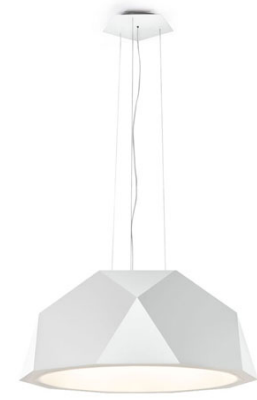

CRIO

D81A1301

Gio Minelli

Description

Pendant lamp with mat white painted aluminium. Diffuser in opaline PMMA.

Dimensions

Voltage

220-240V

Dimmable LED

DALI - PUSH

Material

Aluminium

Light source and alternative bulbs

LED 5x27.8W-120°
WHITE 3000K
16650lm Cri >80

Available diffuser colours

- White
- Dark wood colour
- Light wood colour