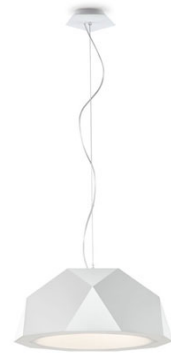

CRIO

D81A0901

Gio Minelli

Description

Pendant lamp with mat white painted aluminium. Diffuser in opaline PMMA.

Dimensions

Voltage

220-240V

Dimmable LED

DALI - PUSH

Material

Aluminium

Light source and alternative bulbs

LED 3x17.5W-120°
WHITE 3000K
6150lm Cri >80

Available diffuser colours

- White
- Dark wood colour
- Light wood colour