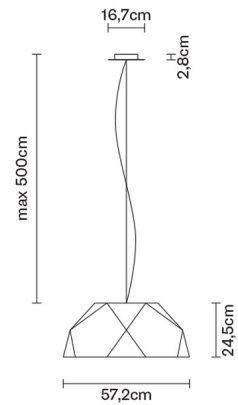

CRIO

D81A0901

Gio Minelli

Description

Pendant lamp with mat white painted aluminium. Diffuser in opaline PMMA.

Dimensions

Voltage

220-240V

Energetic class A++

Included accessories

LED
Dimmable electronic driver

Weight

Net: 6.38 kg
Gross: 12.16 kg

Packaging

Volume: 0.176 m³
Number of boxes: 1

Specs