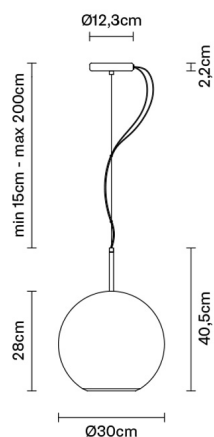

### Description

Pendant lamp with bronze metallized glass diffuser and black nickel metal structure.

### Dimensions