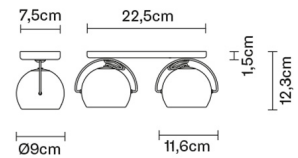

BELUGA COLOUR

D57G2304

Marc Sadler

Dimensions

Description

Wall/ceiling lamp with adjustable varnished crystal yellow painted diffusers. Polished chrome-plated metal structure.

Voltage

220-240V

Bulb

Weight

Net: 1.94 kg
Gross: 1.94 kg

Packaging

Volume: 0.009 m³
Number of boxes: 1

Specs

IP20

In the same family