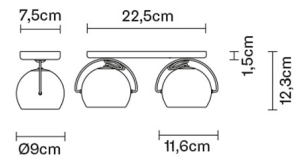

**BELUGA COLOUR**

**D57G2331**

Marc Sadler

**Dimensions**

**Description**

Wall/ceiling lamp with adjustable varnished crystal blue painted diffusers. Polished chrome-plated metal structure.

**Voltage**

220-240V

Bulb

**Weight**

Net: 1.94 kg  
Gross: 1.94 kg

**Packaging**

Volume: 0.009 m<sup>3</sup>  
Number of boxes: 1

**Specs**

IP20

**In the same family**