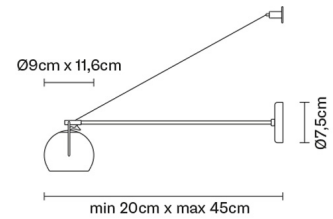

BELUGA COLOUR

D57D0341

Marc Sadler

Description

Wall lamp with adjustable varnished crystal copper painted diffuser. Polished chrome-plated metal structure.

Dimensions

Voltage

220-240V

Bulb

Weight

Net: 1 kg
Gross: 2 kg

Packaging

Volume: 0.01 m³
Number of boxes: 1

Specs

IP20

In the same family