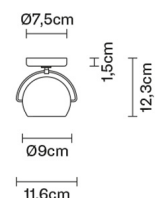

BELUGA COLOUR

D57G1304

Marc Sadler

Dimensions

Description

Wall/ceiling lamp with adjustable varnished crystal yellow painted diffuser. Polished chrome-plated metal structure.

Voltage

220-240V

Bulb

Weight

Net: 0.88 kg
Gross: 0.95 kg

Packaging

Volume: 0.004 m³
Number of boxes: 1

Specs

IP20

In the same family