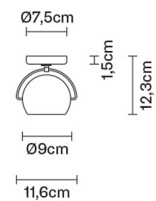

BELUGA COLOUR

D57G1303

Marc Sadler

Dimensions

Description

Wall/ceiling lamp with adjustable varnished crystal red painted diffuser. Polished chrome-plated metal structure.

Voltage

220-240V

Bulb

Weight

Net: 0.88 kg
Gross: 0.95 kg

Packaging

Volume: 0.004 m³
Number of boxes: 1

Specs

IP20

In the same family