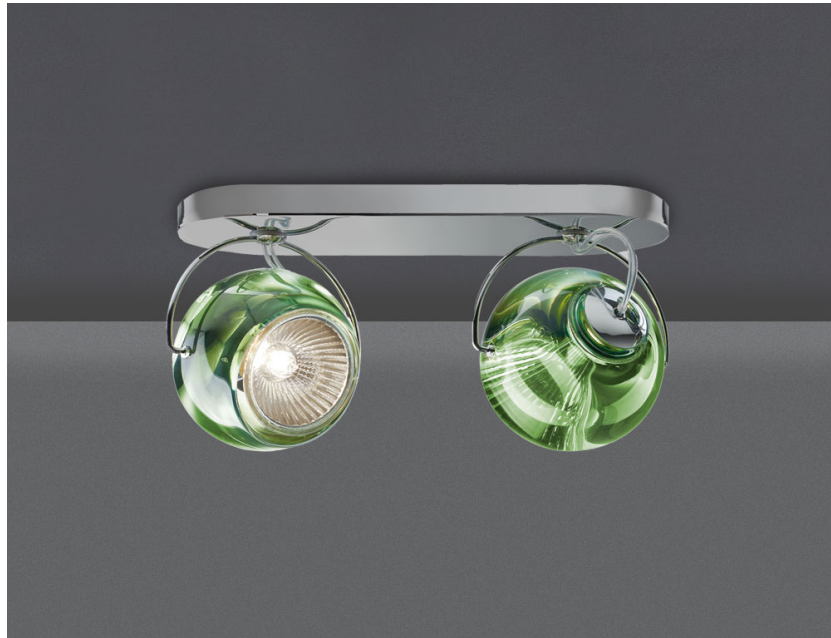

BELUGA COLOUR

D57G2343

Marc Sadler

Dimensions

Description

Wall/ceiling lamp with adjustable varnished crystal green painted diffusers. Polished chrome-plated metal structure.

Voltage

220-240V

Socket

2xGU10

Light source and alternative bulbs

cod. A11101C20

cod. A11105C01

GU10 2x50W
HAGS/UB

GU10 2x7,2W

Energetic class D

Energetic class A+

Material

Crystal glass - Metal

Available diffuser colours

- Transparent
- Blue
- Red
- Copper
- Yellow
- Green

Available structure colours

- Chrome

Not included accessories