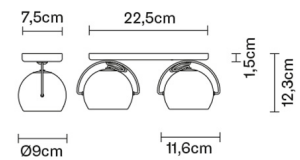

BELUGA COLOUR

D57G2343

Marc Sadler

Dimensions

Description

Wall/ceiling lamp with adjustable varnished crystal green painted diffusers. Polished chrome-plated metal structure.

Voltage

220-240V

Bulb

Weight

Net: 1.94 kg
Gross: 1.94 kg

Packaging

Volume: 0.009 m³
Number of boxes: 1

Specs

IP20

In the same family