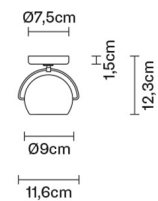

BELUGA COLOUR

D57G1331

Marc Sadler

Dimensions

Description

Wall/ceiling lamp with adjustable varnished crystal blue painted diffuser. Polished chrome-plated metal structure.

Voltage

220-240V

Bulb

Weight

Net: 0.88 kg
Gross: 0.95 kg

Packaging

Volume: 0.004 m³
Number of boxes: 1

Specs

IP20

In the same family