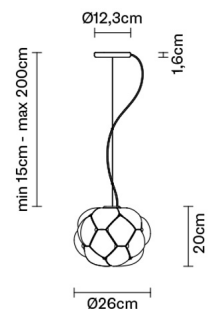

CLOUDY

F21A0371

Mathieu Lehanneur

Description

Pendant lamp with shaded white blown glass diffuser with metal structures in die-cast aluminium.

Dimensions

Voltage

220-240V

Energetic class A

Included accessories

Off-center cable fastener

Not included accessories

Bulb

Weight

Net: 2.02 kg
Gross: 2.48 kg

Packaging

Volume: 0.027 m³
Number of boxes: 1

Specs

EAC IP20

Material

Glass - Metal

Available diffuser colours

Translucent white

Available structure colours