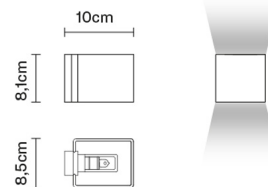

BIJOU

D75D1515

Prospero Rasulo

Description

Wall lamp with polished chrome-plated metal structure.

Dimensions

Voltage

220-240V

Energetic class A++

Not included accessories

Bulb

In the same family

Weight

Net: 0.48 kg
Gross: 0.55 kg

Packaging

Volume: 0.003 m³
Number of boxes: 1