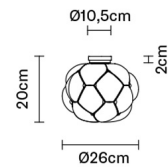

CLOUDY

F21E0171

Mathieu Lehanneur

Description

Ceiling lamp with shaded white blown glass diffuser with metal structures in die-cast aluminium.

Dimensions

Voltage

220-240V

Net: 1.67 kg
Gross: 2.13 kg

Packaging

Volume: 0.027 m³
Number of boxes: 1

Specs

ERC IP40