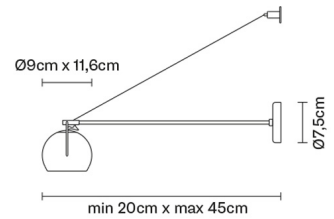

**BELUGA COLOUR**

**D57D0303**

Marc Sadler

**Description**

Wall lamp with adjustable varnished crystal red painted diffuser. Polished chrome-plated metal structure.

**Dimensions**

**Voltage**

220-240V

Bulb

**Weight**

Net: 1 kg  
Gross: 2 kg

**Packaging**

Volume: 0.01 m<sup>3</sup>  
Number of boxes: 1

**Specs**

IP20

**In the same family**