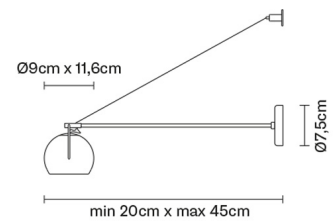

BELUGA COLOUR

D57D0331

Marc Sadler

Description

Wall lamp with adjustable varnished crystal blue painted diffuser. Polished chrome-plated metal structure.

Dimensions

Voltage

220-240V

Bulb

Weight

Net: 1 kg
Gross: 2 kg

Packaging

Volume: 0.01 m³
Number of boxes: 1

Specs

IP20

In the same family