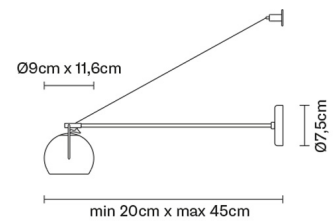

**BELUGA COLOUR**

**D57D0304**

Marc Sadler

**Description**

Wall lamp with adjustable varnished crystal yellow painted diffuser. Polished chrome-plated metal structure.

**Dimensions**

**Voltage**

220-240V

Bulb

**Weight**

Net: 1 kg  
Gross: 2 kg

**Packaging**

Volume: 0.01 m<sup>3</sup>  
Number of boxes: 1

**Specs**

IP20

**In the same family**